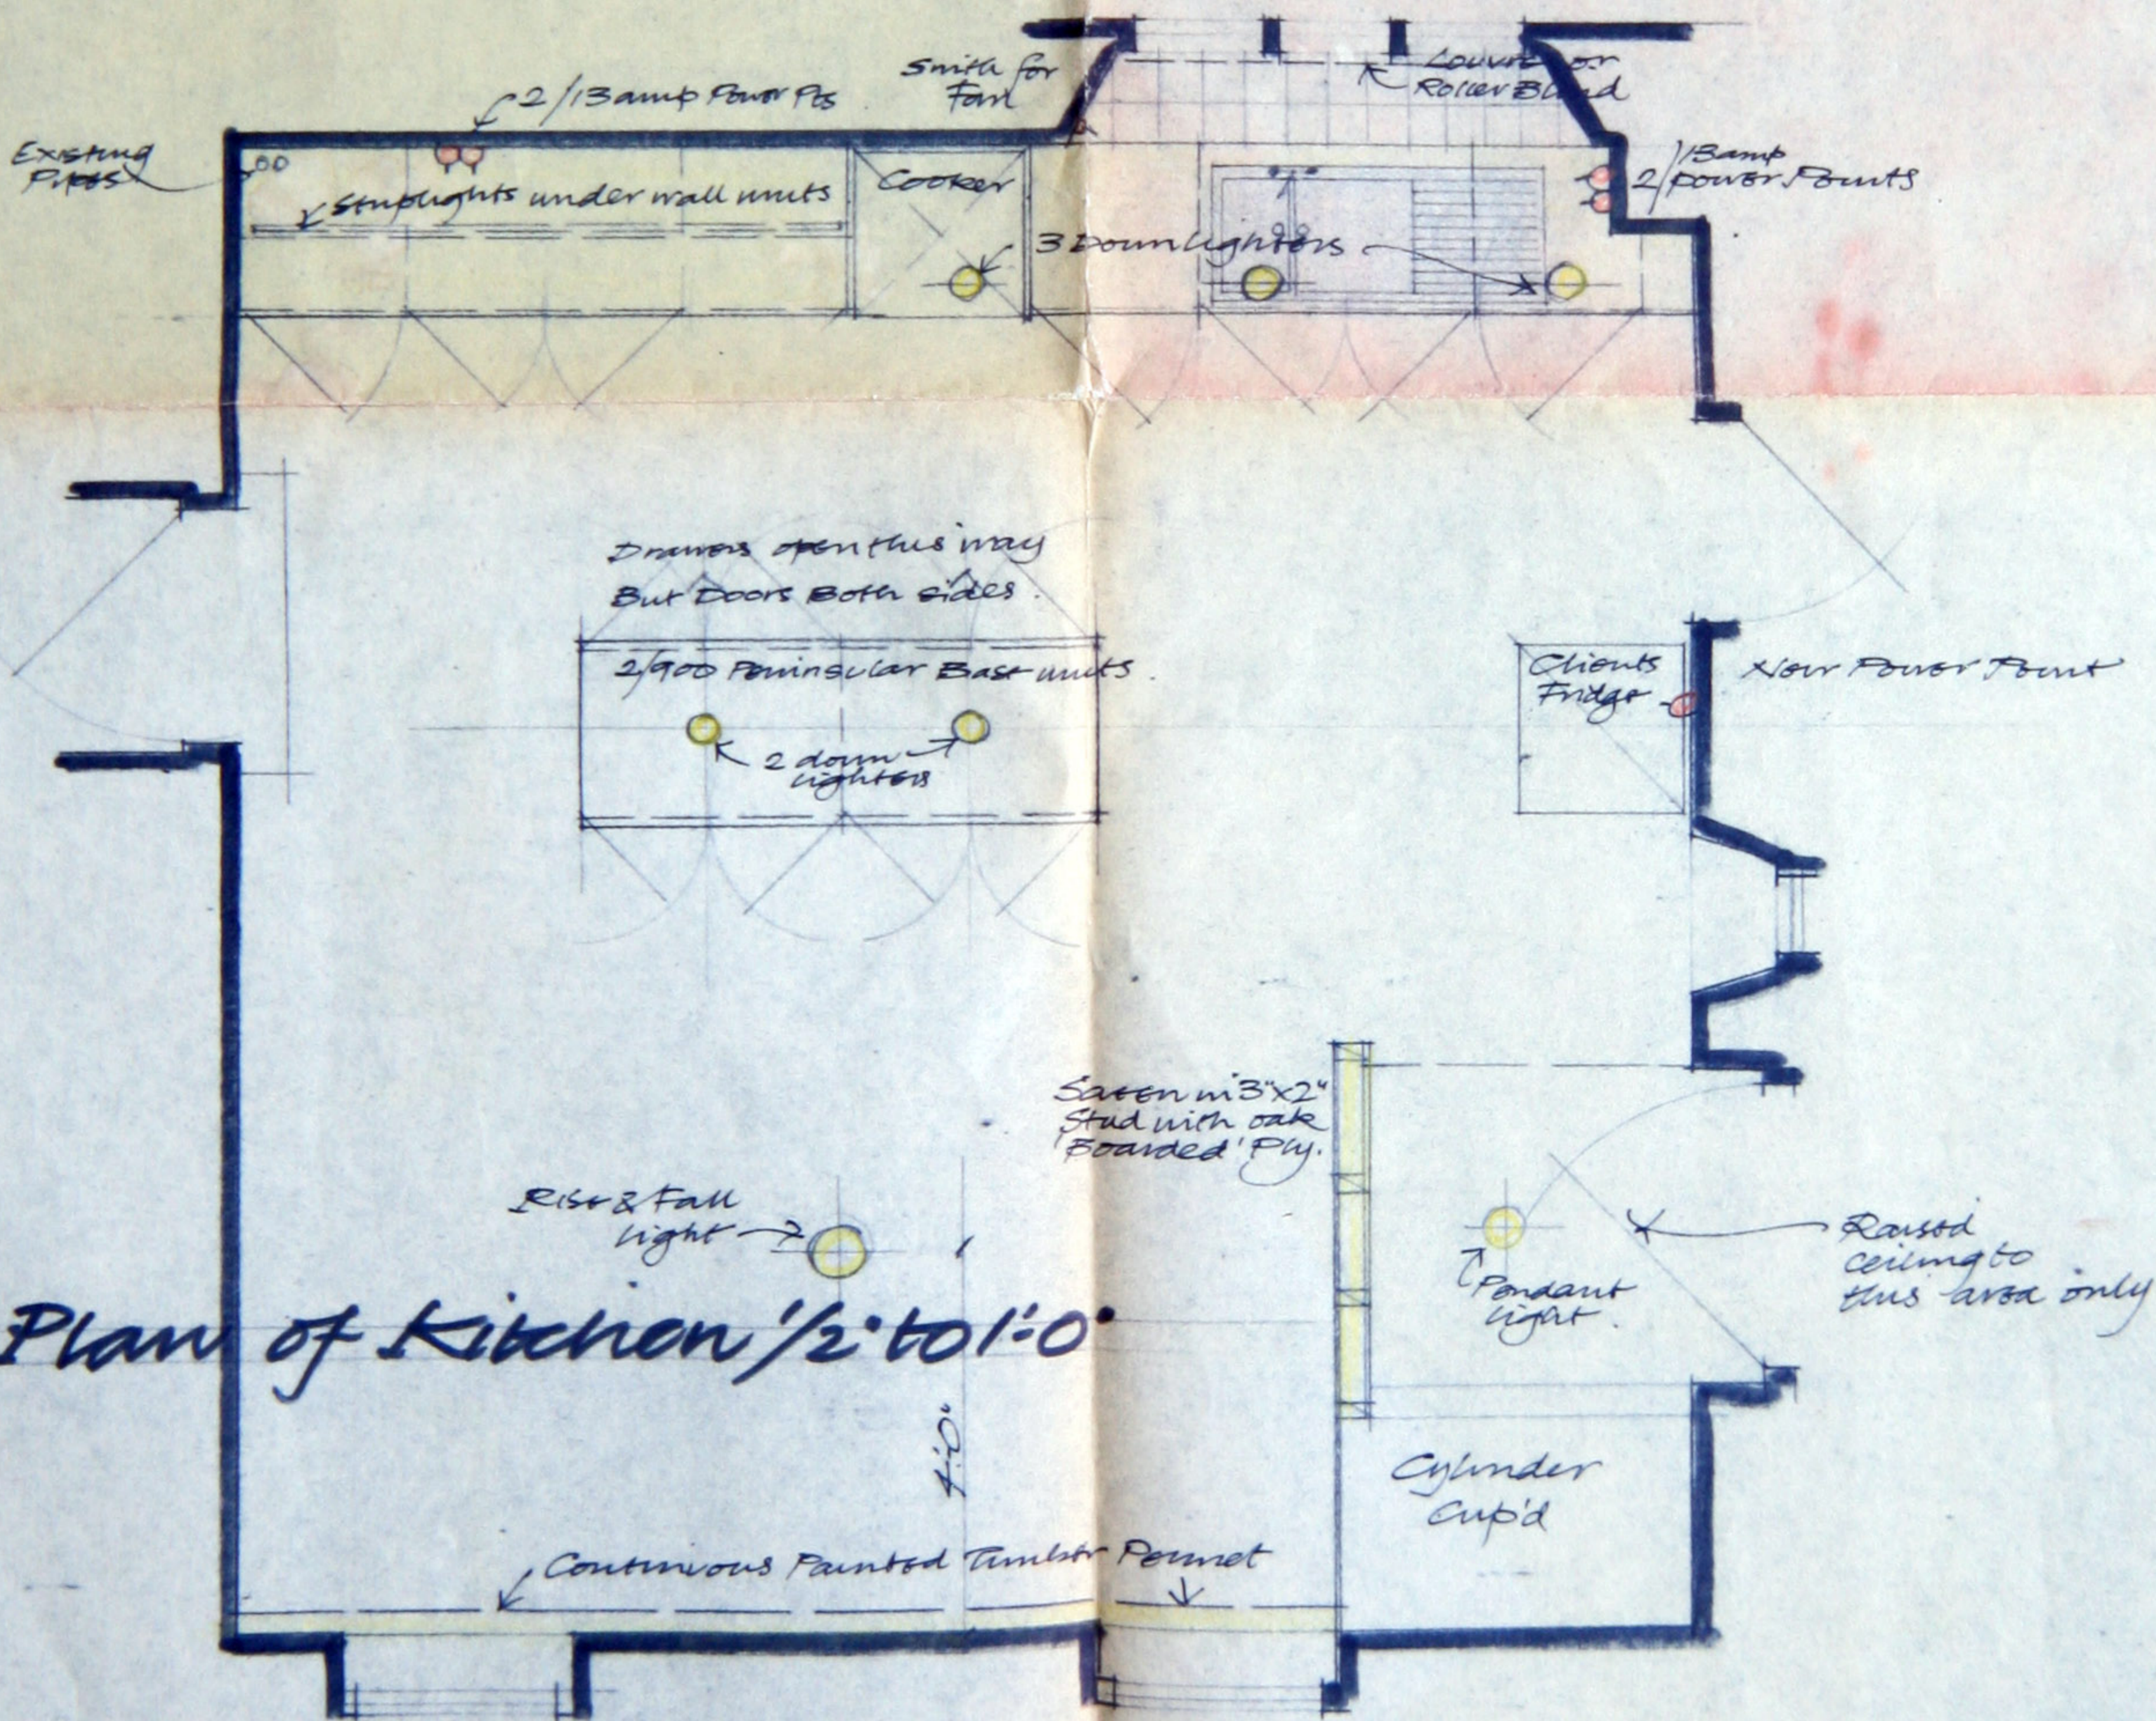

Kitchen Units to be
 Winchmore 'Risby'
 in nut brown oak.
 Worktops Braganzia
 Marble.

Elevation 1/2 to 1'-0"

Plan of Kitchen 1/2 to 1'-0"

Sketch No 2 for New Kitchen at
 Badsey Manor for Mrs G. Bowler
 1/2 to 1'-0" May 82
 Geo. Foster (Contractors) Ltd